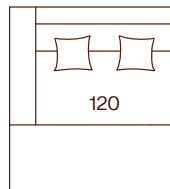

CASBAH  
DIMENSIONS

OVERALL HEIGHT 95cm  
SEAT HEIGHT 49cm

OVERALL DEPTH 123cm  
SEAT DEPTH 75cm

ARMCHAIR 131cm (W)

2 SEATER 176cm (W)

3 SEATER 242cm (W)

1.5S (1ARM&LHF) 121cm (W)

2S (1ARM&LHF) 148cm (W)

1.5S NO ARM 93cm (W)

2S NO ARM 120cm (W)

CHAISE (LHF) 121cm (W) 212cm (D)

KING CHAISE (LHF)  
148cm (W) 212cm (D)

CORNER 123cm (W) 123cm (D)

OTTOMAN  
120cm (W) 80cm (D) 49cm (H)

STANDARD METAL LEG 12cm (H)

METAL MIDDLE LEG 11.2cm (H)

All pieces with 1 arm are available either LHF or RHF.

Please note: Our products are handcrafted. Specifications shown in these line drawings are correct at the time of printing. Dimensions and specifications are subject to change and should be used as a general guide only.