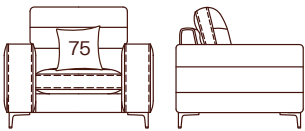

**CUSTOM MADE FOR YOU**  
Available in a wide range of Linea Domo Select fabric range.

**GALVANISED STEEL FRAME SEAT**  
Casbah features steel frames which are recyclable, stronger, lighter and more durable.

CASBAH  
DIMENSIONS

OVERALL HEIGHT 95cm  
SEAT HEIGHT 49cm

OVERALL DEPTH 123cm  
SEAT DEPTH 75cm

ARMCHAIR 131cm (W)

2 SEATER 176cm (W)

3 SEATER 242cm (W)

1.5S (1ARM&LHF) 121cm (W)

2S (1ARM&LHF) 148cm (W)

1.5S NO ARM 93cm (W)

2S NO ARM 120cm (W)

CHAISE (LHF) 121cm (W) 212cm (D)

KING CHAISE (LHF)  
148cm (W) 212cm (D)

CORNER 123cm (W) 123cm (D)

OTTOMAN  
120cm (W) 80cm (D) 49cm (H)

STANDARD METAL LEG 12cm (H)